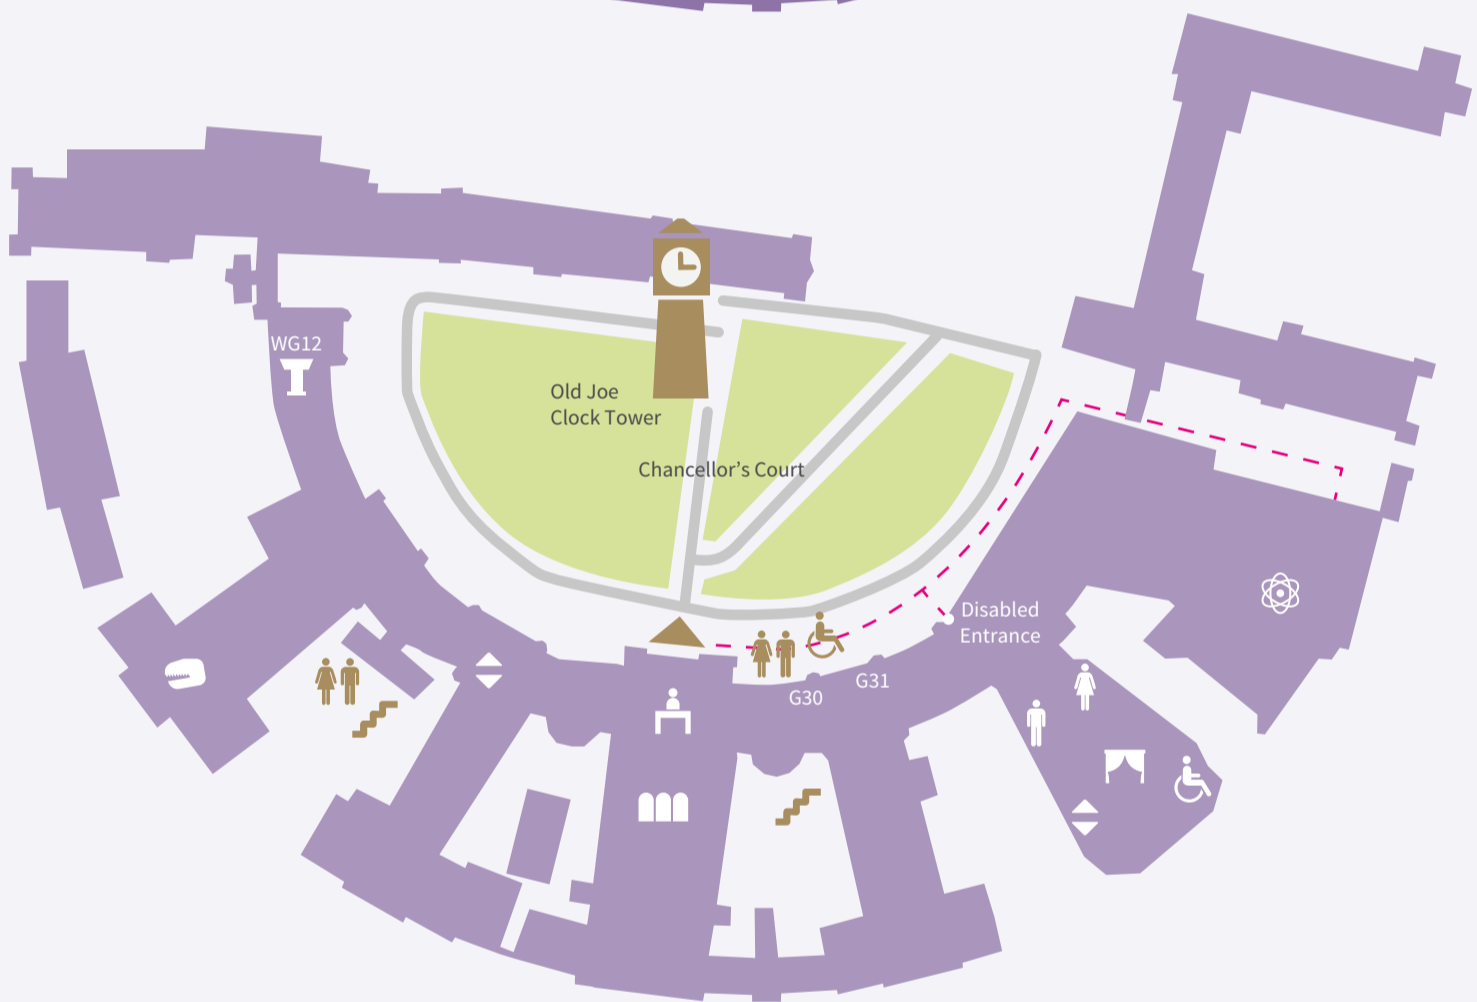

# 1

-  Great Hall Rotunda – Quiet or Meeting Space
-  Dome Lecture Theatre
-  Stairs
-  Toilets
-  Disabled Toilets
-  Lift
-  First Floor Foyer Bramall (Mezzanine) – Posterboards

# G

-  Main Entrance
-  Great Hall – Catering, Exhibition
-  Great Hall Foyer – Registration, Dinner
-  Nuffield Building, G17 Lecture Theatre
-  Lecture Theatre – WG12
-  The Bramall – Elgar Concert Hall
-  Stairs
-  Toilets
-  Disabled Toilets
-  Lift
-  G31 - Quiet Room
-  G30 - Cloakroom
-  Route to Nuffield Building

# LG

-  Main Lecture Theatre - C Block
-  Toilets
-  Disabled Toilets
-  Lift